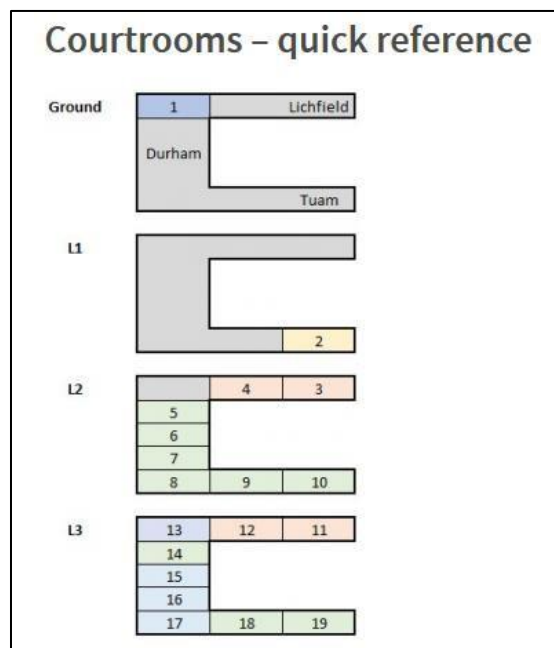

The Justice building has two public entrances:

<b>20 Lichfield Street</b> <b>Christchurch</b>	<b>109 Tuam Street</b> <b>Christchurch</b>
---	---

**When you arrive**

**Security**

Court Security Officers (CSOs) are located in both entrances, next to the escalators – please follow the instructions of the CSOs on arrival.

**Access**

Access generally is up the escalators. Should you require lift access to Level 1 please ask the CSOs at security where to find them. Once on Level 1 there are stairs and lifts at both the Lichfield Street and Tuam Street sides of the building to take you up to Levels 2 and 3.

Entrance	Floor Level	Court or Hearing Room
Lichfield Street:	Ground Level:	<ul style="list-style-type: none"> <li>• Courtroom 1 (Māori Land Court)</li> <li>• Hearing rooms AG01—AG05</li> </ul>
	Level 1:	<ul style="list-style-type: none"> <li>• Service Desk</li> <li>• Hearing rooms A109—A115</li> </ul>
	Level 2:	<ul style="list-style-type: none"> <li>• Courtrooms 3—6</li> <li>• Hearing rooms A220—A222</li> </ul>
	Level 3:	<ul style="list-style-type: none"> <li>• Courtrooms 11—15</li> </ul>

Entrance	Floor Level	Court or Hearing Room
Tuam Street:	Ground Level:	
	Level 1:	<ul style="list-style-type: none"> <li>• Service Desk</li> <li>• Courtroom 2</li> </ul>
	Level 2:	<ul style="list-style-type: none"> <li>• Courtrooms 7—10</li> </ul>
	Level 3:	<ul style="list-style-type: none"> <li>• Courtrooms 16—19</li> <li>• Hearing room A348</li> </ul>