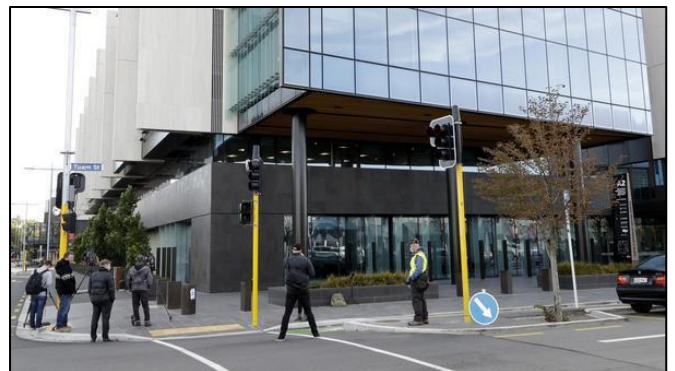

# VISITING THE CHRISTCHURCH JUSTICE AND EMERGENCY PRECINCT

Information for the Employment Court, Te Kōti Take Mahi o Aotearoa

Nau mai haere mai and welcome to the Employment Court, Te Kōti Take Mahi o Aotearoa, in the Justice and Emergency Precinct (CJESP) in Christchurch. Here are some things you will find useful for your visit.

## Location

The CJESP brings together all justice and emergency services in one purpose-built, leading-edge precinct in central Christchurch. The CJESP occupies almost an entire city block and is made up of 3 buildings, the Justice building, the Emergency Services building and a car park for operational vehicles. It is located in the central city block bordered by Tuam, Durham, and Lichfield Streets in Christchurch's CBD.

The Justice building has two public entrances:

<b>20 Lichfield Street</b> <b>Christchurch</b>	<b>109 Tuam Street</b> <b>Christchurch</b>
---	---

**When you arrive**

**Security**

Court Security Officers (CSOs) are located in both entrances, next to the escalators – please follow the instructions of the CSOs on arrival.

**Access**

Access generally is up the escalators. Should you require lift access to Level 1 please ask the CSOs at security where to find them. Once on Level 1 there are stairs and lifts at both the Lichfield Street and Tuam Street sides of the building to take you up to Levels 2 and 3.