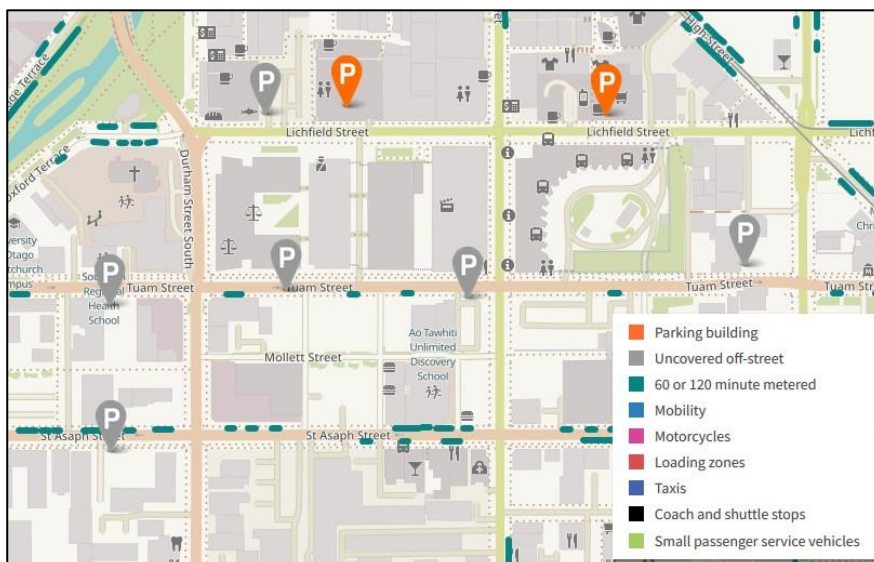

## Public Transport

### Buses

The Bus Interchange is in the block of Lichfield, Colombo and Tuam Streets. Buses arrive and leave from the Interchange to most suburbs of Christchurch.

Please check the latest information on the Metro Christchurch [website](#) or app.

### Car parking

There are various paid parking options near the Precinct.

<b>Carpark</b>	<b>Distance from Specialist Courts and Tribunals Centre</b>	<b>Opening hours</b>	<b>Casual rate (as at March 2023)</b>	<b>Early bird rate (as at March 2023)</b>
<b>Lichfield Carpark</b> 33 Lichfield Street, Christchurch CBD	1 min or 62 metres	24 hours	\$4.20 per hours from 6am-6pm Mon-Fri	\$15.30 per day - single stay (max 24 hr)
<b>Riverside Carpark</b> 23 Lichfield Street, Christchurch CBD	1 min or 28 metres	24 hours	\$3.90 per hour	n/a
<b>The Crossing Carpark</b> 71 Lichfield Street, Christchurch CBD	3 mins or 220 metres	6.30 am-midnight	\$3.50 (first 120 mins) \$2.00 per half hour thereafter, to a max of \$15 \$15.00 daily max rate	n/a

### Drop-offs

**Taxi drop-off:** Tell the taxis to go to either 20 Lichfield Street or 109 Tuam Street.

**Loading zones for drop-off:** There is a 5-minute loading zones on Lichfield Street, Durham Street and Tuam Street.